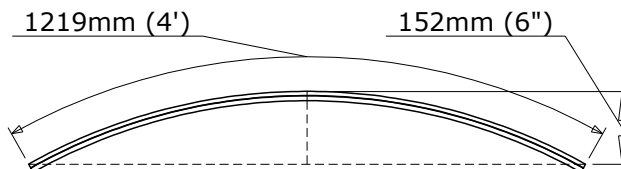

Colour

Please tick (✓)

Juniper Green ☐

Slate Grey ☐

Available ex stock in 0.55mm Corrifarm 10/3 Slate Grey & Juniper Green