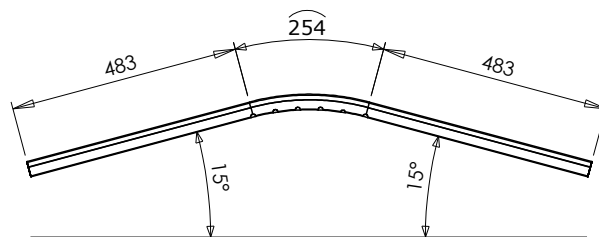

Order No. _____	
Reference _____ Page _____ of _____	DUGGAN PROFILES & STEEL SERVICE CENTRE Ltd Tel: 056 772 2485 Fax: 056 776 3411 www.steel.ie
Customer contact _____ Date reqd. _____	Pick No. _____ (Office use)
Site contact _____ Deliver to _____	

Stocked Agri Flashings

	Qty	Price	Line No. (Office use)
Tick (✓) material (Detail 1 colour only per page) G275 Galv ☐ Slate Grey ☐ Turf Brown ☐ Juniper Green ☐ Flashings made from Polyester painted steel unless indicated otherwise below			
Girth 178	Qty	Price	Line No.
Drip Flashing			
Girth 416	Qty	Price	Line No.
Mono Ridge			
Girth 312	Qty	Price	Line No.
Corner Flashing			
Girth 416	Qty	Price	Line No.
Door Hood			
Girth 410	Qty	Price	Line No.
Ridge Cap (200 x 200)			
Girth 625	Qty	Price	Line No.
Ridge Cap (300 x 300)			
Girth 416	Qty	Price	Line No.
Apron Flashing			
Girth 416	Qty	Price	Line No.
Barge Board (115 x 250)			
Girth 308	Qty	Price	Line No.
Barge Board (115 x 135)			

Stocked Cranked Ridge

(Enter colour and quantity)

Colour

Please tick (✓)

Juniper Green ☐

Slate Grey ☐

Available ex stock in 0.55mm Profarm 1000/32 Slate Grey & Juniper Green

Stocked Curved Ridge

(Enter colour and quantity)